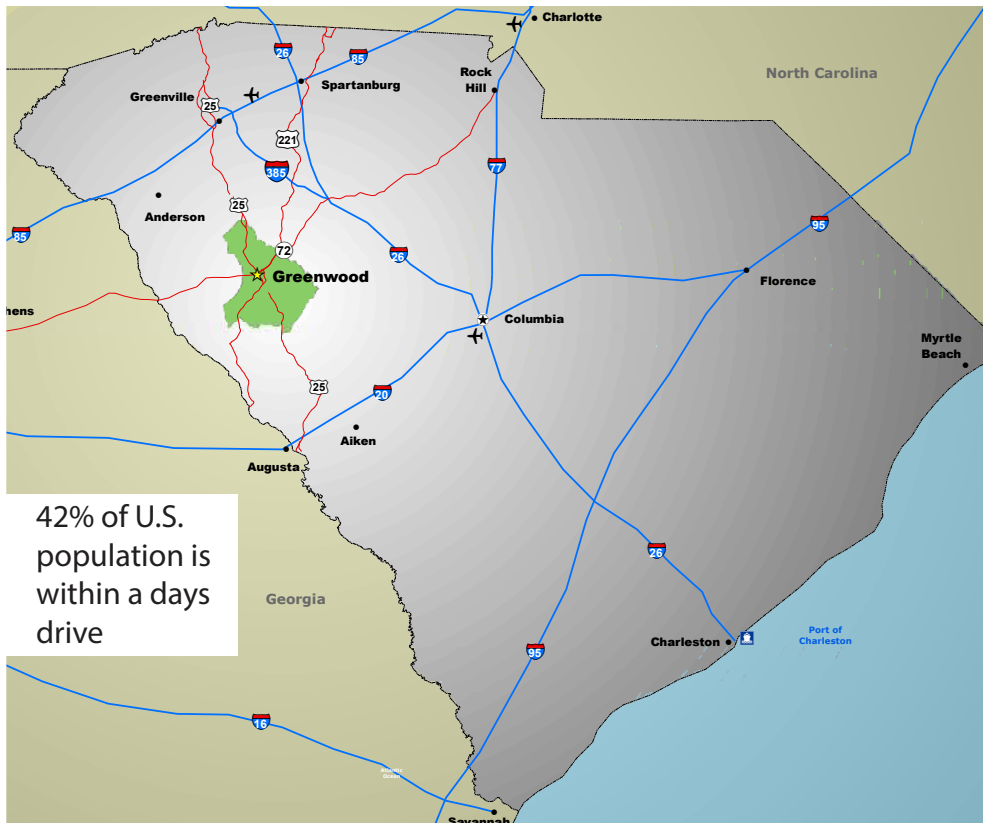

UTC Aerospace Systems

- Global supplier of systems and services to the aerospace and defense industries. This location specializes in turbine component services, manufacturing, repair and special processes.

Self Regional Healthcare

- A major referral and medical center providing advanced healthcare serves to the region.

Location, Location, Location

Greenwood, S.C. is situated close to all major Southern markets.